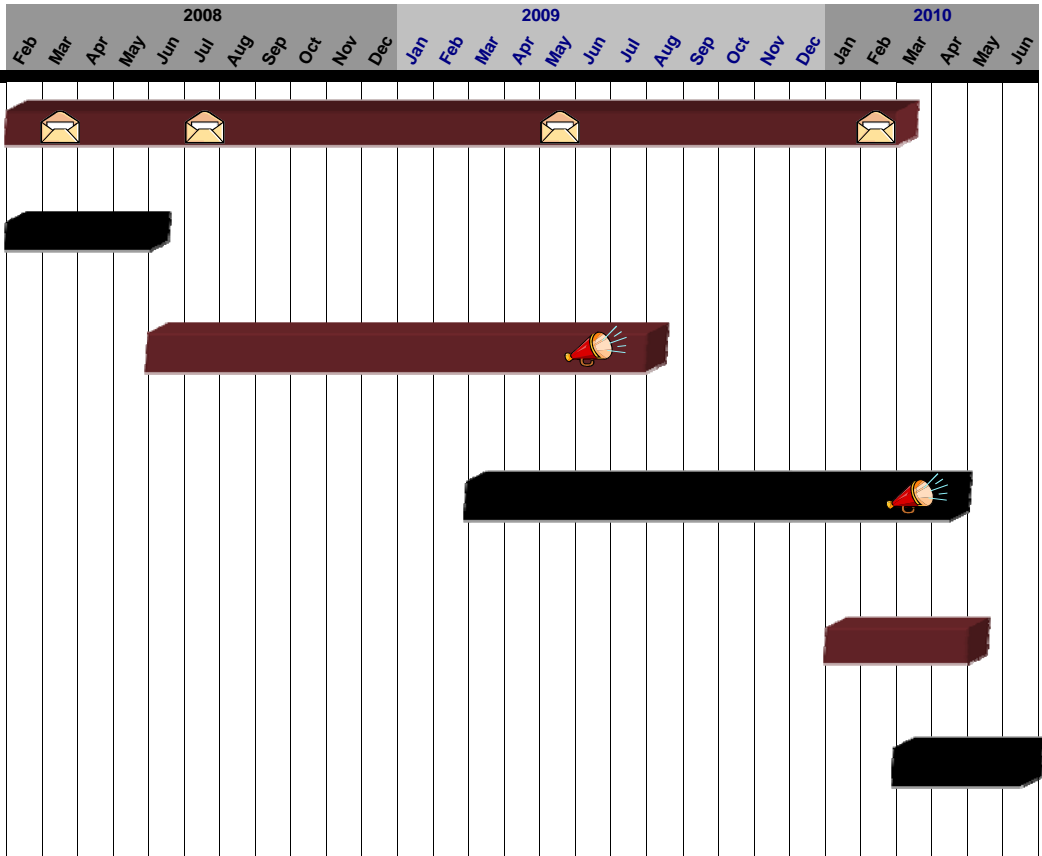

PD&E Schedule
FPID: 422710-1-22-01
U.S. 41 from Enterprise Drive to South Sumter Boulevard
Charlotte / Sarasota Counties

Newsletter Public Meeting