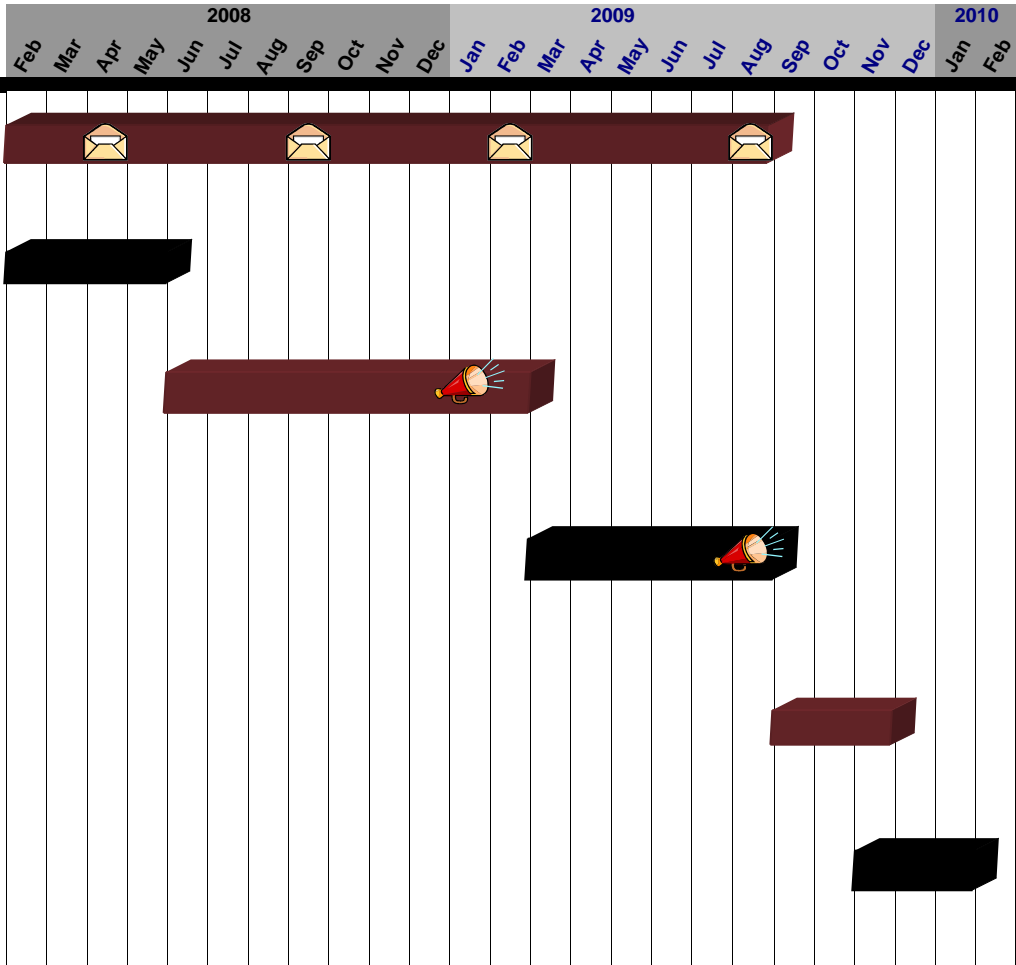

**PD&E Schedule - 24 Months**  
**FPID: 422710-1-22-01**  
**U.S. 41 (S.R. 45), from Enterprise Drive to Sumter Boulevard**  
**Charlotte / Sarasota Counties**

Newsletter

Public Meeting